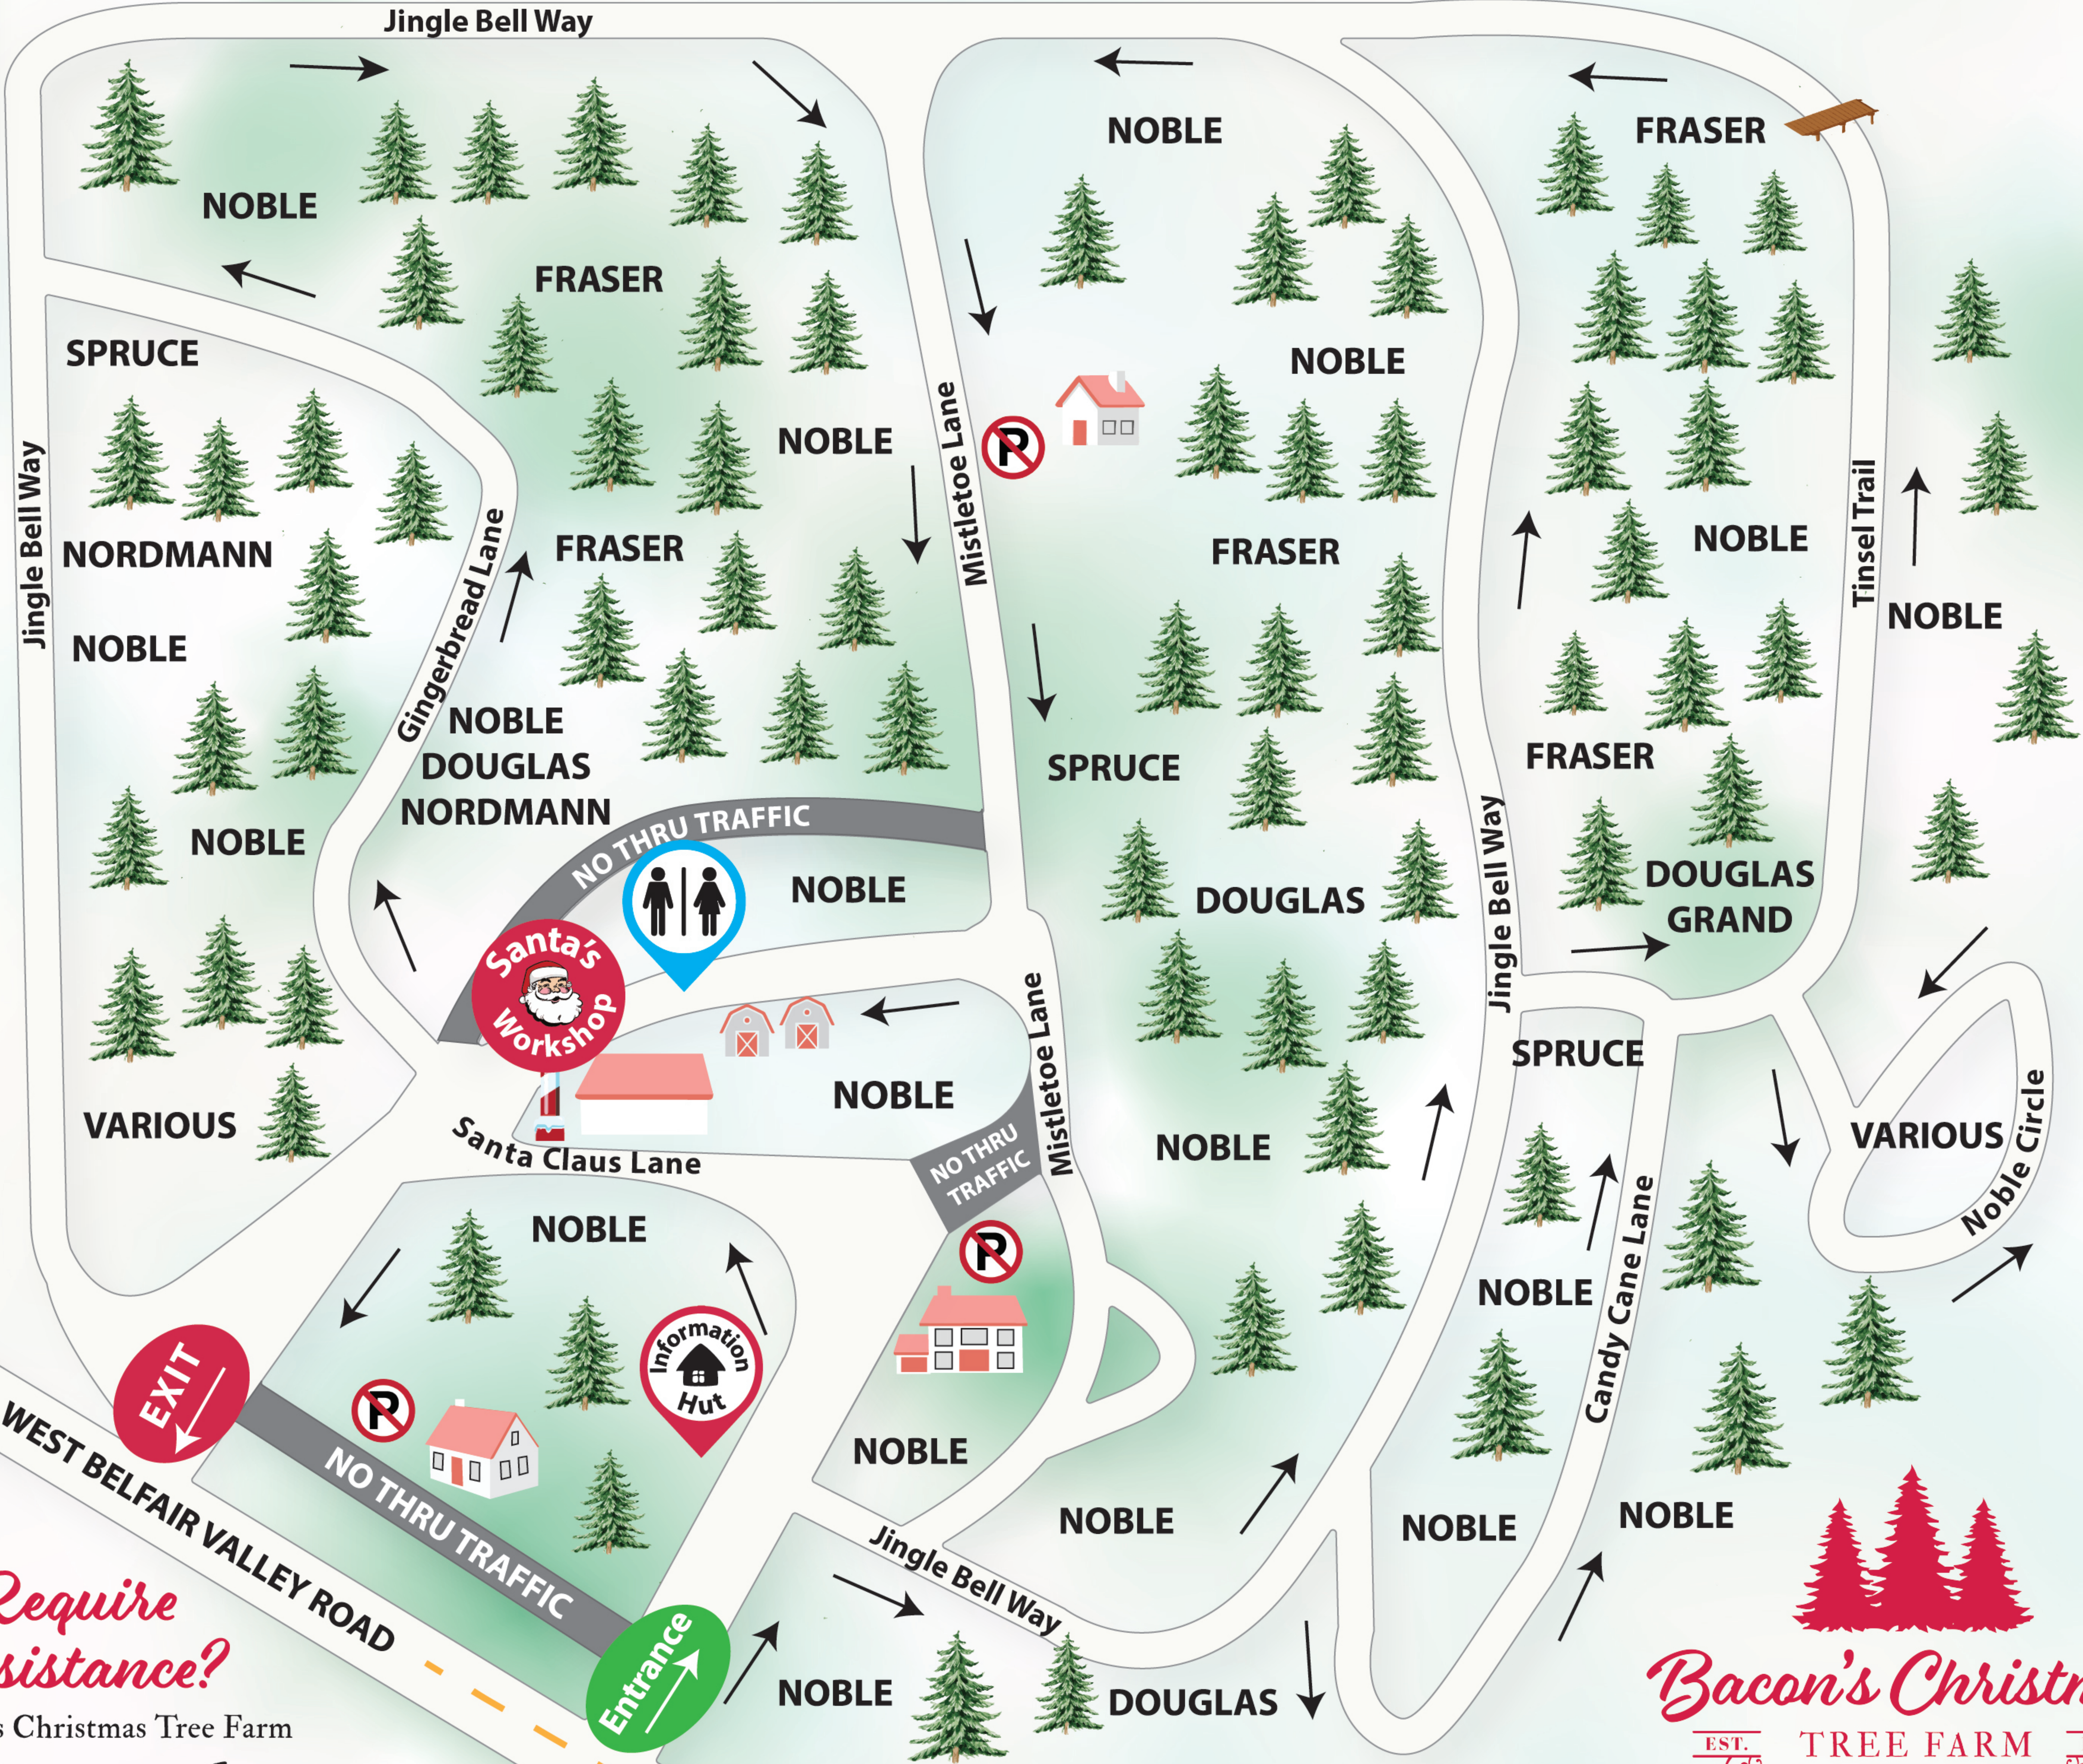

VISIT US ONLINE

Require Assistance?
 Call Bacon's Christmas Tree Farm
 (360) 275-3162

Bacon's Christmas
 EST. 1978 TREE FARM